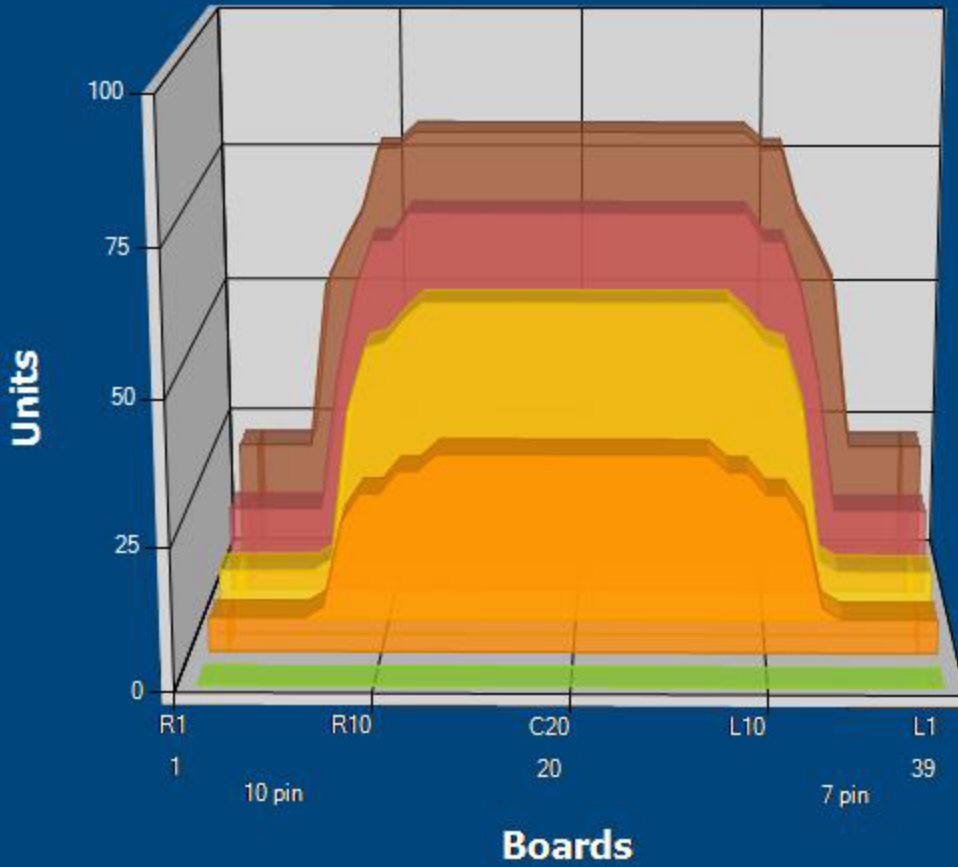

CUP 19-20

Conditioner:
Cleaner:

Zone Configuration

Mode: Clean and Condition
 Speed: Max Clean
 Start Cleaner Spray: 0 Feet
 Start Squeegee: 0 Feet
 Start Conditioning: 6 Inches
 Split Pattern: No

Zone 1	Avg	Ratio	Zone 2	Avg	Ratio
Left	35.4	2.3 : 1	Left	19.8	3.5 : 1
Right	35.4	2.3 : 1	Right	19.8	3.5 : 1
Center	80.0		Center	69.0	
Zone 3	Avg	Ratio	Zone 4	Avg	Ratio
Left	9.4	6.1 : 1	Left	6.4	5.5 : 1
Right	9.4	6.1 : 1	Right	6.4	5.5 : 1
Center	57.0		Center	35.0	
Zone 5	Avg	Ratio			
Left	0.0	1.0 : 1			
Right	0.0	1.0 : 1			
Center	0.0				