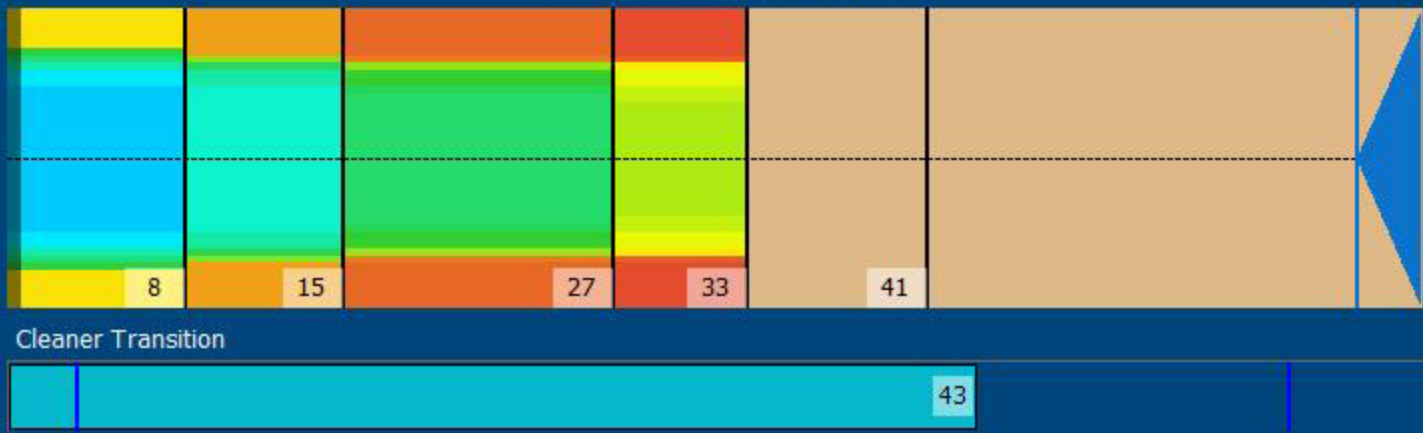

CUP 19-20

Conditioner:
Cleaner:

Zone Configuration

Mode: Clean and Condition
 Speed: Max Clean
 Start Cleaner Spray: 0 Feet
 Start Squeegee: 0 Feet
 Start Conditioning: 6 Inches
 Split Pattern: No

Zone 1	Avg	Ratio	Zone 2	Avg	Ratio
Left	35.4	2.3 : 1	Left	19.8	3.5 : 1
Right	35.4	2.3 : 1	Right	19.8	3.5 : 1
Center	80.0		Center	69.0	
Zone 3	Avg	Ratio	Zone 4	Avg	Ratio
Left	9.4	6.1 : 1	Left	6.4	5.5 : 1
Right	9.4	6.1 : 1	Right	6.4	5.5 : 1
Center	57.0		Center	35.0	
Zone 5	Avg	Ratio			
Left	0.0	1.0 : 1			
Right	0.0	1.0 : 1			
Center	0.0				